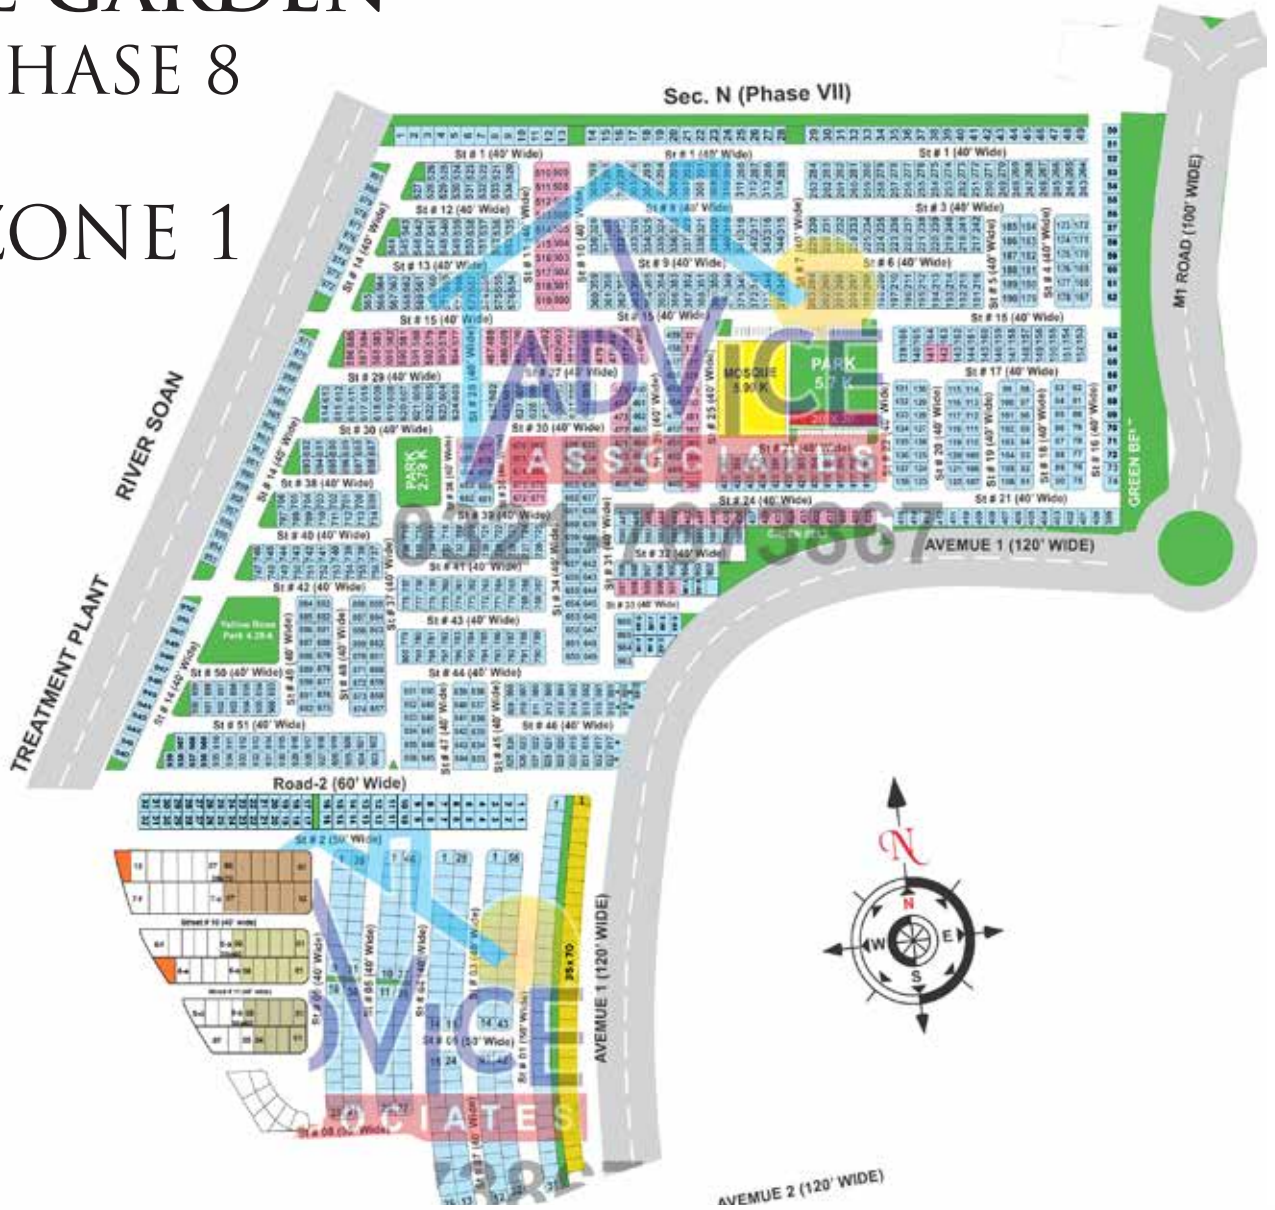

Plot # Update
details at

www.advice.pk

A PROJECT BY :

BAHRIA TOWN

BAHRIA TOWN
PHASE 8 - RAWALPINDI

ROSE GARDEN

Bahria Rose Garden is newly announced Project by Bahria Town management .

Bahria Rose Garden is located in Phase 8 Bahria Town Rawalpindi and near to Awami apartment sector 3.

Bahria Rose Garden Plot sizes available are 5 marla coming approx 30 x 40. Height location of Bahria Rose Garden is key feature of the project. Plots are available only on cash plan package.

Total Plots in Bahria Rose Garden Bahria Town are 250-300 plots are available on site map. Rose Garden City Bahria Town is possession and developed project where you can built your dream house straight away.

ROSE GARDEN

RESIDENTIAL PLOTS 5 MARLA

BAHRIA TOWN ROSE GARDEN

PHASE 8

ZONE 1

MAP

BAHRIA TOWN ROSE GARDEN PHASE 8

ZONE 2

BAHRIA TOWN
PHASE 8 - RAWALPINDI

ROSE GARDEN

PLOTS PRICE

5 MARLA

Prices strats from **20 Lac**

MARKETED BY :

Visit our
Facebook

[bahriatownadviceassociates](https://www.facebook.com/bahriatownadviceassociates)